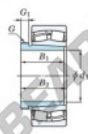

Spherical roller bearing 23244RK-AH2344-JTEKT - 23244RK-AH2344-JTEKT

<https://www.123bearing.co.uk/bearing-housing/roller-bearing/spherical/23244rk-ah2344-jtekt>

Boundary dimensions

Bearing No.	Boundary dimensions(mm)				Basic load ratings(kN)		Limiting speeds(r/min)	
	d	D	B	r	C	C0	n	n0
23244RK-AH2344	200	400	144	4	2350	3200	830	1100

PRODUCT FEATURES

Brand	JTEKT
N° Ean13	3616060794130
Inside diameter	200 mm
Outside diameter	400 mm
Thickness	144 mm
Limiting speed	830 rpm
Dynamic load	2350 kN
Static load	3200 kN
Packaging	1

contact@123bearing.co.uk