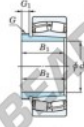

Spherical roller bearing 23144RHAK-AH3144-JTEKT - 23144RHAK-AH3144-JTEKT

<https://www.123bearing.co.uk/bearing-housing/roller-bearing/spherical/23144rhak-ah3144-jtekt>

Boundary dimensions

PRODUCT FEATURES

Brand	JTEKT
N° Ean13	3616060794086
Inside diameter	200 mm
Outside diameter	370 mm
Thickness	120 mm
Limiting speed	870 rpm
Dynamic load	2000 kN
Static load	2790 kN
Packaging	1

contact@123bearing.co.uk

02038 087 274

CRT4 de Lesquin 60 Rue Du Haut De Sainghin 59273 Fretin FRANCE