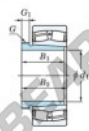

Spherical roller bearing 23136RHAK-AH3136-JTEKT - 23136RHAK-AH3136-JTEKT

<https://www.123bearing.co.uk/bearing-housing/roller-bearing/spherical/23136rhak-ah3136-jtekt>

Boundary dimensions

PRODUCT FEATURES

Brand	JTEKT
N° Ean13	3616060793638
Inside diameter	170 mm
Inside diameter	6.693" inch
Outside diameter	300 mm
Outside diameter	11.811" inch
Thickness	96 mm
Thickness	3.78" inch
Limiting speed	1100 rpm
Dynamic load	1330 kN
Static load	1790 kN
Packaging	1

contact@123bearing.co.uk

02038 087 274

CRT4 de Lesquin 60 Rue Du Haut De Sainghin 59273 Fretin FRANCE