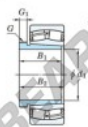

Spherical roller bearing 24026RZK30-AH24026-JTEKT - 24026RZK30-AH24026-JTEKT

<https://www.123bearing.co.uk/bearing-housing/roller-bearing/spherical/24026rzk30-ah24026-jtekt>

Boundary dimensions

PRODUCT FEATURES

Brand	JTEKT
N° Ean13	3616060793393
Inside diameter	125 mm
Inside diameter	4.921" inch
Outside diameter	200 mm
Outside diameter	7.874" inch
Thickness	69 mm
Thickness	2.717" inch
Limiting speed	2200 rpm
Dynamic load	625 kN
Static load	914 kN
Packaging	1

contact@123bearing.co.uk

02038 087 274

CRT4 de Lesquin 60 Rue Du Haut De Sainghin 59273 Fretin FRANCE