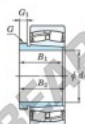

Spherical roller bearing 22313RZK-AH2313-JTEKT - 22313RZK-AH2313-JTEKT

<https://www.123bearing.co.uk/bearing-housing/roller-bearing/spherical/22313rzk-ah2313-jtekt>

Boundary dimensions

PRODUCT FEATURES

Brand	JTEKT
N° Ean13	3616060793010
Inside diameter	60 mm
Outside diameter	140 mm
Thickness	48 mm
Limiting speed	3600 rpm
Dynamic load	382 kN
Static load	360 kN
Packaging	1

contact@123bearing.co.uk

02038 087 274

CRT4 de Lesquin 60 Rue Du Haut De Sainghin 59273 Fretin FRANCE