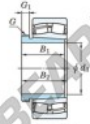

Spherical roller bearing
21312RZK-AHX312-JTEKT - 21312RZK-AHX312-JTEKT
<https://www.123bearing.co.uk/bearing-housing/roller-bearing/spherical/21312rzk-ahx312-jtekt>

Boundary dimensions

PRODUCT FEATURES

Brand	JTEKT
N° Ean13	3616060792976
Inside diameter	55 mm
Outside diameter	130 mm
Thickness	31 mm
Limiting speed	3900 rpm
Dynamic load	210 kN
Static load	193 kN
Packaging	1

contact@123bearing.co.uk

02038 087 274

CRT4 de Lesquin 60 Rue Du Haut De Sainghin 59273 Fretin FRANCE