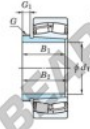

Spherical roller bearing
22211RZK-AHX311-JTEKT - 22211RZK-AHX311-JTEKT
<https://www.123bearing.co.uk/bearing-housing/roller-bearing/spherical/22211rzk-ahx311-jtekt>

Boundary dimensions

PRODUCT FEATURES

Brand	JTEKT
N° Ean13	3616060792938
Inside diameter	50 mm
Inside diameter	1.969" inch
Outside diameter	100 mm
Outside diameter	3.937" inch
Thickness	25 mm
Thickness	0.984" inch
Limiting speed	4700 rpm
Dynamic load	154 kN
Static load	144 kN
Packaging	1

contact@123bearing.co.uk

02038 087 274

CRT4 de Lesquin 60 Rue Du Haut De Sainghin 59273 Fretin FRANCE