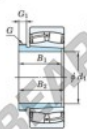

Spherical roller bearing 22209RZK-AH309-JTEKT - 22209RZK-AH309-JTEKT

<https://www.123bearing.co.uk/bearing-housing/roller-bearing/spherical/22209rzk-ah309-jtekt>

Boundary dimensions

Bearing No.	Boundary dimensions(mm)				Basic load ratings(kN)		Limiting speeds(rpm)	
	d1	d2	B	T	C2	C0	n1	n2
22209RZK-AH309	40	85	23	1.1	119	110	5800	7700

PRODUCT FEATURES

Brand	JTEKT
N° Ean13	3616060792884
Inside diameter	40 mm
Outside diameter	85 mm
Thickness	23 mm
Limiting speed	5800 rpm
Dynamic load	119 kN
Static load	110 kN
Packaging	1

contact@123bearing.co.uk