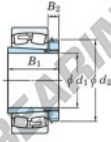

Spherical roller bearing

230-500RK-H30-500-JTEKT - 230-500RK-H30-500-JTEKT

<https://www.123bearing.co.uk/bearing-housing/roller-bearing/spherical/230-500rk-h30-500-jtekt>

Boundary dimensions

Bearing No.	Boundary dimensions (mm)				Basic load ratings (kN)		Limiting speeds (min ⁻¹)	
	d1	D ₂	B	r (mm)	C _r	C _{0r}	Grease lub.	Oil lub.
230/500RK-H30/500	470	720	167	6	4490	8090	310	410

PRODUCT FEATURES

Brand	JTEKT
N° Ean13	3616060792792
Inside diameter	470 mm
Outside diameter	720 mm
Thickness	167 mm
Limiting speed	310 rpm
Dynamic load	4490 kN
Static load	8090 kN
Packaging	1

contact@123bearing.co.uk