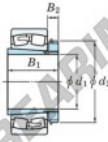

Spherical roller bearing 23296RK-H3296-JTEKT - 23296RK-H3296-JTEKT

<https://www.123bearing.co.uk/bearing-housing/roller-bearing/spherical/23296rk-h3296-jtekt>

Boundary dimensions

PRODUCT FEATURES

Brand	JTEKT
N° Ean13	3616060792754
Inside diameter	450 mm
Outside diameter	870 mm
Thickness	310 mm
Limiting speed	250 rpm
Dynamic load	10500 kN
Static load	15100 kN
Packaging	1

contact@123bearing.co.uk

02038 087 274

CRT4 de Lesquin 60 Rue Du Haut De Sainghin 59273 Fretin FRANCE