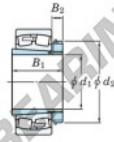

Spherical roller bearing 23196RK-H3196-JTEKT - 23196RK-H3196-JTEKT

<https://www.123bearing.co.uk/bearing-housing/roller-bearing/spherical/23196rk-h3196-jtekt>

Boundary dimensions

Bearing No.	Boundary dimensions (mm)				Basic load ratings (N)		Limiting speeds (min ⁻¹)	
	d1	d2	B	B2	Cr	C0r	Grease lub.	Oil lub.
23196RK-H3196	450	790	248	7.5	6840	11500	280	350

PRODUCT FEATURES

Brand	JTEKT
N° Ean13	3616060792730
Inside diameter	450 mm
Outside diameter	790 mm
Thickness	248 mm
Limiting speed	280 rpm
Dynamic load	6840 kN
Static load	11500 kN
Packaging	1

contact@123bearing.co.uk