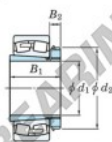

## Spherical roller bearing

### 23996RHAK-H3996-JTEKT - 23996RHAK-H3996-JTEKT

https://www.123bearing.co.uk/bearing-housing/roller-bearing/spherical/23996rhak-h3996-jtekt

Boundary dimensions

Bearing No.	Boundary dimensions (mm)				Basic load ratings (kN)		Limiting speeds (min <sup>-1</sup> )	
	d1	D	B	rim	C <sub>r</sub>	C <sub>0r</sub>	Grease lub.	Oil lub.
23996RHAK-H3996	450	650	128	5	3290	6130	350	460

## PRODUCT FEATURES

Brand	JTEKT
N° Ean13	3616060792686
Inside diameter	450 mm
Inside diameter	17.717" inch
Outside diameter	650 mm
Outside diameter	25.591" inch
Thickness	128 mm
Thickness	5.039" inch
Limiting speed	350 rpm
Dynamic load	3290 kN
Static load	6130 kN
Packaging	1