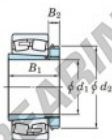

Spherical roller bearing 23092RK-H3092-JTEKT - 23092RK-H3092-JTEKT

<https://www.123bearing.co.uk/bearing-housing/roller-bearing/spherical/23092rk-h3092-jtekt>

Boundary dimensions

Bearing No.	Boundary dimensions (mm)			Basic load ratings (kN)		Limiting speeds (min ⁻¹)	
	d1	B	B2	Cr	C0*	Grease lub.	Oil lub.
23092RK-H3092	430	680	163	4060	7170	340	460

PRODUCT FEATURES

Brand	JTEKT
N° Ean13	3616060792624
Inside diameter	430 mm
Outside diameter	680 mm
Thickness	163 mm
Limiting speed	340 rpm
Dynamic load	4060 kN
Static load	7170 kN
Packaging	1

contact@123bearing.co.uk