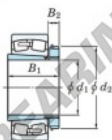

## Spherical roller bearing 23188RK-H3188-JTEKT - 23188RK-H3188-JTEKT

<https://www.123bearing.co.uk/bearing-housing/roller-bearing/spherical/23188rk-h3188-jtekt>

Boundary dimensions

Bearing No.	d1	Boundary dimensions (mm)			Basic load ratings (kN)		Limiting speeds (min <sup>-1</sup> )	
		d	B	r/min	Cr	C0r	Grease lub.	Oil lub.
23188RK-H3188	410	720	226	6	5800	9600	330	440

## PRODUCT FEATURES

Brand	JTEKT
N° Ean13	3616060792563
Inside diameter	410 mm
Outside diameter	720 mm
Thickness	226 mm
Limiting speed	330 rpm
Dynamic load	5800 kN
Static load	9600 kN
Packaging	1

[contact@123bearing.co.uk](mailto:contact@123bearing.co.uk)