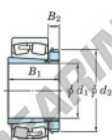

# 23088RHAK-H3088-JTEKT - 23088RHAK-H3088-JTEKT

https://www.123bearing.co.uk/bearing-housing/roller-bearing/spherical/23088rhak-h3088-jtekt

Boundary dimensions

Bearing No.	Boundary dimensions (mm)				Basic load ratings (kN)		Limiting speeds (min <sup>-1</sup> )	
	d1	d2	B	B	Cr	Cor	Grease lub.	Oil lub.
23088RHAK-H3088	410	650	157	6	4230	6910	370	490

## PRODUCT FEATURES

Brand	JTEKT
N° Ean13	3616060792556
Inside diameter	410 mm
Outside diameter	650 mm
Thickness	157 mm
Limiting speed	370 rpm
Dynamic load	230 kN
Static load	6910 kN
Packaging	1

[contact@123bearing.co.uk](mailto:contact@123bearing.co.uk)