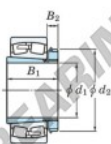

Spherical roller bearing 23088RK-H3088-JTEKT - 23088RK-H3088-JTEKT

<https://www.123bearing.co.uk/bearing-housing/roller-bearing/spherical/23088rk-h3088-jtekt>

Boundary dimensions

Bearing No.	Boundary dimensions (mm)				Basic load ratings (kN)		Limiting speeds (min ⁻¹)	
	d1	D _o	B	b (mm)	C _r	C _{0r}	Grease lub.	Oil lub.
23088RK-H3088	410	650	157	6	3790	6540	370	500

PRODUCT FEATURES

Brand	JTEKT
N° Ean13	3616060792549
Inside diameter	410 mm
Outside diameter	650 mm
Thickness	157 mm
Limiting speed	370 rpm
Dynamic load	3790 kN
Static load	6540 kN
Packaging	1

contact@123bearing.co.uk