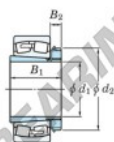

Spherical roller bearing

23280RHAK-H3280-JTEKT - 23280RHAK-H3280-JTEKT

https://www.123bearing.co.uk/bearing-housing/roller-bearing/spherical/23280rhak-h3280-jtekt

Boundary dimensions

Bearing No.	Boundary dimensions (mm)				Basic load ratings (kN)		Limiting speeds (min ⁻¹)	
	d1	D	B	b (mm)	Cr	C0P	Grease lub.	Oil lub.
23280RHAK-H3280	380	720	256	6	7320	10600	350	460

PRODUCT FEATURES

Brand	JTEKT
N° Ean13	3616060792440
Inside diameter	380 mm
Outside diameter	720 mm
Thickness	256 mm
Limiting speed	350 rpm
Dynamic load	7320 kN
Static load	10600 kN
Packaging	1

contact@123bearing.co.uk