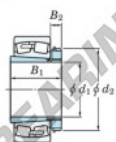

## Spherical roller bearing 23980RK-H3980-JTEKT - 23980RK-H3980-JTEKT

<https://www.123bearing.co.uk/bearing-housing/roller-bearing/spherical/23980rk-h3980-jtekt>

Boundary dimensions

Bearing No.	Bearing dimensions (mm)			r (mm)	Basic load ratings (kN)		Limiting speeds (rpm)	
	d1	d2	B		Cr	C0r	Grease lub.	Oil lub.
23980RK-H3980	380	540	106	4	2350	4300	470	620

## PRODUCT FEATURES

Brand	JTEKT
N° Ean13	3616060792389
Inside diameter	380 mm
Inside diameter	14.961" inch
Outside diameter	540 mm
Outside diameter	21.26" inch
Thickness	106 mm
Thickness	4.173" inch
Limiting speed	470 rpm
Dynamic load	2350 kN
Static load	4300 kN
Packaging	1