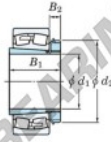

Spherical roller bearing 23276RK-H3276-JTEKT - 23276RK-H3276-JTEKT

<https://www.123bearing.co.uk/bearing-housing/roller-bearing/spherical/23276rk-h3276-jtekt>

Boundary dimensions

Bearing No.	Boundary dimensions (mm)				Basic load ratings (kN)		Limiting speeds (min ⁻¹)	
	d ₁	D	B	r (mm)	C _r	C _{0r}	Grease lub.	Oil lub.
23276RK-H3276	360	680	240	6	6510	9500	380	500

PRODUCT FEATURES

Brand	JTEKT
N° Ean13	3616060792365
Inside diameter	360 mm
Outside diameter	680 mm
Thickness	240 mm
Limiting speed	380 rpm
Dynamic load	6510 kN
Static load	9500 kN
Packaging	1

contact@123bearing.co.uk