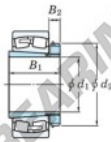

Spherical roller bearing 23176RK-H3176-JTEKT - 23176RK-H3176-JTEKT

<https://www.123bearing.co.uk/bearing-housing/roller-bearing/spherical/23176rk-h3176-jtekt>

Boundary dimensions

Bearing No.	Boundary dimensions (mm)				Basic load ratings (kN)		Limiting speeds (min ⁻¹)	
	d ₁	D ₂	B	rim	C _r	C _{0r}	Grease lub.	Oil lub.
23076RAK-H3076	360	580	195	5	3160	9080	460	620

PRODUCT FEATURES

Brand	JTEKT
N° Ean13	3616060792341
Inside diameter	360 mm
Outside diameter	620 mm
Thickness	194 mm
Limiting speed	420 rpm
Dynamic load	4520 kN
Static load	7320 kN
Packaging	1

contact@123bearing.co.uk