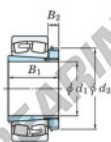

Spherical roller bearing 23172RK-H3172-JTEKT - 23172RK-H3172-JTEKT

<https://www.123bearing.co.uk/bearing-housing/roller-bearing/spherical/23172rk-h3172-jtekt>

Boundary dimensions

| Bearing No. | Boundary dimensions (mm) | | | | Basic load ratings (kN) | | Limiting speeds (min ⁻¹) | |
|----------------|--------------------------|-----|-----|--------|-------------------------|-----------------|--------------------------------------|----------|
| | d1 | d2 | B | r (mm) | C _r | C _{0r} | Grease lub. | Oil lub. |
| 23072RHK-H3072 | 340 | 600 | 134 | 5 | 3040 | 4770 | 500 | 660 |

PRODUCT FEATURES

| | |
|------------------|---------------|
| Brand | JTEKT |
| N° Ean13 | 3616060792242 |
| Inside diameter | 340 mm |
| Outside diameter | 600 mm |
| Thickness | 192 mm |
| Limiting speed | 440 rpm |
| Dynamic load | 4740 kN |
| Static load | 7040 kN |
| Packaging | 1 |