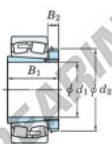

Spherical roller bearing 23072RK-H3072-JTEKT - 23072RK-H3072-JTEKT

<https://www.123bearing.co.uk/bearing-housing/roller-bearing/spherical/23072rk-h3072-jtekt>

Boundary dimensions

Bearing No.	Boundary dimensions (mm)				Bore load ratings (kN)		Limiting speeds (min ⁻¹)	
	d1	d2	B	B1	C _r	C _{0r}	Grease lub.	Oil lub.
23072RK-H3072	340	540	134	5	2860	4800	500	660

PRODUCT FEATURES

Brand	JTEKT
N° Ean13	3616060792211
Inside diameter	340 mm
Outside diameter	540 mm
Thickness	134 mm
Limiting speed	500 rpm
Dynamic load	2860 kN
Static load	4800 kN
Packaging	1

contact@123bearing.co.uk