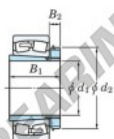

## Spherical roller bearing 23160RKK-H3160-JTEKT - 23160RKK-H3160-JTEKT

<https://www.123bearing.co.uk/bearing-housing/roller-bearing/spherical/23160rkk-h3160-jtekt>

Boundary dimensions

Bearing No.	Boundary dimensions (mm)				Basic load ratings (kN)		Limiting speeds (min <sup>-1</sup> )	
	d1	d2	B	r (mm)	C <sub>r</sub>	C <sub>0r</sub>	Grease lub.	Oil lub.
23160RKK-H3160	280	300	160	5	3450	5030	590	790

## PRODUCT FEATURES

Brand	JTEKT
N° Ean13	3616060791955
Inside diameter	280 mm
Outside diameter	500 mm
Thickness	160 mm
Limiting speed	590 rpm
Dynamic load	3450 kN
Static load	5030 kN
Packaging	1

[contact@123bearing.co.uk](mailto:contact@123bearing.co.uk)