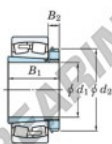

Spherical roller bearing 22356RK-H2356-JTEKT - 22356RK-H2356-JTEKT

<https://www.123bearing.co.uk/bearing-housing/roller-bearing/spherical/22356rk-h2356-jtekt>

Boundary dimensions

Bearing No.	Boundary dimensions (mm)			B (mm)	Basic load ratings (kN)		Limiting speeds (min ⁻¹)	
	d1	d2	B		C _r	C _{0r}	Grease lub.	Oil lub.
22356RK-H2356	260	580	175	6	3930	4910	530	710

PRODUCT FEATURES

Brand	JTEKT
N° Ean13	3616060791870
Inside diameter	260 mm
Outside diameter	580 mm
Thickness	175 mm
Limiting speed	530 rpm
Dynamic load	3930 kN
Static load	4910 kN
Packaging	1

contact@123bearing.co.uk