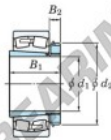

Spherical roller bearing 22256RK-H3156-JTEKT - 22256RK-H3156-JTEKT

<https://www.123bearing.co.uk/bearing-housing/roller-bearing/spherical/22256rk-h3156-jtekt>

Boundary dimensions

Bearing No.	Boundary dimensions (mm)				Basic load ratings (kN)		Limiting speeds (min ⁻¹)	
	d1	D	B	r (mm)	Cr	Cor	Grease lub.	Oil lub.
22156RHK-H3156	260	480	148	5	2340	4200	650	870

PRODUCT FEATURES

Brand	JTEKT
N° Ean13	3616060791825
Inside diameter	260 mm
Outside diameter	500 mm
Thickness	130 mm
Limiting speed	610 rpm
Dynamic load	2640 kN
Static load	3380 kN
Packaging	1

contact@123bearing.co.uk