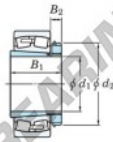

## Spherical roller bearing 23156RRK-H3156-JTEKT - 23156RRK-H3156-JTEKT

<https://www.123bearing.co.uk/bearing-housing/roller-bearing/spherical/23156rrk-h3156-jtekt>

Boundary dimensions

Bearing No.	Boundary dimensions (mm)				Basic load ratings (kN)		Limiting speeds (min. 1)	
	d1	D <sub>o</sub>	B	B <sub>2</sub>	C <sub>r</sub>	C <sub>0r</sub>	Grease lub.	Oil lub.
23056RHK-H3056	260	420	106	4	1940	2950	700	940

## PRODUCT FEATURES

Brand	JTEKT
N° Ean13	3616060791801
Inside diameter	260 mm
Inside diameter	10.236" inch
Outside diameter	460 mm
Outside diameter	18.11" inch
Thickness	146 mm
Thickness	5.748" inch
Limiting speed	660 rpm
Dynamic load	2910 kN
Static load	4160 kN
Packaging	1