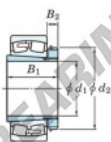

Spherical roller bearing 23252RK-H2352-JTEKT - 23252RK-H2352-JTEKT

<https://www.123bearing.co.uk/bearing-housing/roller-bearing/spherical/23252rk-h2352-jtekt>

Boundary dimensions

| Bearing No. | Boundary dimensions (mm) | | | | Basic load ratings (kN) | | Limiting speeds (min. ⁻¹) | |
|---------------|--------------------------|-----|-----|--------|-------------------------|------|---------------------------------------|----------|
| | d1 | D | B | B (mm) | Cr | CDr | Grease lub. | Oil lub. |
| 23252RK-H2352 | 240 | 480 | 174 | 5 | 3440 | 4640 | 640 | 860 |

PRODUCT FEATURES

| | |
|------------------|---------------|
| Brand | JTEKT |
| N° Ean13 | 3616060791733 |
| Inside diameter | 240 mm |
| Outside diameter | 480 mm |
| Thickness | 174 mm |
| Limiting speed | 640 rpm |
| Dynamic load | 3440 kN |
| Static load | 4640 kN |
| Packaging | 1 |