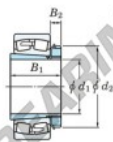

### 23052RHAK-H3052-JTEKT - 23052RHAK-H3052-JTEKT

https://www.123bearing.co.uk/bearing-housing/roller-bearing/spherical/23052rhak-h3052-jtekt

Boundary dimensions

Bearing No.	Boundary dimensions (mm)				Basic load ratings (kN)		Limiting speeds (min. <sup>-1</sup> )	
	d1	B	B	r (mm)	Cr	Cor	Grease lub.	Oil lub.
23052RHAK-H3052	240	400	104	4	1850	2720	760	1000

## PRODUCT FEATURES

Brand	JTEKT
N° Ean13	3616060791689
Inside diameter	240 mm
Outside diameter	400 mm
Thickness	104 mm
Limiting speed	760 rpm
Dynamic load	1850 kN
Static load	2720 kN
Packaging	1

[contact@123bearing.co.uk](mailto:contact@123bearing.co.uk)