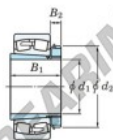

Spherical roller bearing

23052RHAK-H3052-JTEKT - 23052RHAK-H3052-JTEKT

https://www.123bearing.co.uk/bearing-housing/roller-bearing/spherical/23052rhak-h3052-jtekt

Boundary dimensions

Bearing No.	Boundary dimensions (mm)				Basic load ratings (kN)		Limiting speeds (min ⁻¹)	
	d1	B	B	r (mm)	Cr	Cor	Grease lub.	Oil lub.
23052RHAK-H3052	240	400	104	4	1850	2720	760	1000

PRODUCT FEATURES

Brand	JTEKT
N° Ean13	3616060791689
Inside diameter	240 mm
Outside diameter	400 mm
Thickness	104 mm
Limiting speed	760 rpm
Dynamic load	1850 kN
Static load	2720 kN
Packaging	1

contact@123bearing.co.uk