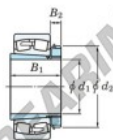

### 23052RHAK-H3052-JTEKT - 23052RHAK-H3052-JTEKT

https://www.123bearing.co.uk/bearing-housing/roller-bearing/spherical/23052rhak-h3052-jtekt

Boundary dimensions

Bearing No.	Boundary dimensions (mm)				Basic load ratings (kN)		Limiting speeds (min. <sup>-1</sup> )	
	d <sub>1</sub>	B	B	r (mm)	C <sub>r</sub>	C <sub>0r</sub>	Grease lub.	Oil lub.
23052RHAK-H3052	240	400	104	4	1850	2720	760	1000

## PRODUCT FEATURES

Brand	JTEKT
N° Ean13	3616060791689
Inside diameter	240 mm
Outside diameter	400 mm
Thickness	104 mm
Limiting speed	760 rpm
Dynamic load	1850 kN
Static load	2720 kN
Packaging	1

[contact@123bearing.co.uk](mailto:contact@123bearing.co.uk)