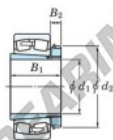

### 23052RHAK-H3052-JTEKT - 23052RHAK-H3052-JTEKT

https://www.123bearing.co.uk/bearing-housing/roller-bearing/spherical/23052rhak-h3052-jtekt

Boundary dimensions

Bearing No.	Boundary dimensions (mm)				Basic load ratings (kN)		Limiting speeds (min <sup>-1</sup> )	
	d1	B	B	r (mm)	Cr	Cor	Grease lub.	Oil lub.
23052RHAK-H3052	240	400	104	4	1850	2720	760	1000

## PRODUCT FEATURES

Brand	JTEKT
N° Ean13	3616060791689
Inside diameter	240 mm
Outside diameter	400 mm
Thickness	104 mm
Limiting speed	760 rpm
Dynamic load	1850 kN
Static load	2720 kN
Packaging	1

[contact@123bearing.co.uk](mailto:contact@123bearing.co.uk)