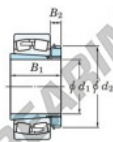

Spherical roller bearing

23052RHAK-H3052-JTEKT - 23052RHAK-H3052-JTEKT

https://www.123bearing.co.uk/bearing-housing/roller-bearing/spherical/23052rhak-h3052-jtekt

Boundary dimensions

Bearing No.	Boundary dimensions (mm)				Basic load ratings (kN)		Limiting speeds (min.⁻¹)	
	d1	B	B	r (mm)	Cr	Cor	Grease lub.	Oil lub.
23052RHAK-H3052	240	400	104	4	1850	2720	760	1000

PRODUCT FEATURES

Brand	JTEKT
N° Ean13	3616060791689
Inside diameter	240 mm
Outside diameter	400 mm
Thickness	104 mm
Limiting speed	760 rpm
Dynamic load	1850 kN
Static load	2720 kN
Packaging	1

contact@123bearing.co.uk

02038 087 274

CRT4 de Lesquin 60 Rue Du Haut De Sainghin 59273 Fretin FRANCE