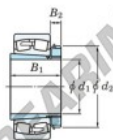

### 23052RHAK-H3052-JTEKT - 23052RHAK-H3052-JTEKT

https://www.123bearing.co.uk/bearing-housing/roller-bearing/spherical/23052rhak-h3052-jtekt

Boundary dimensions

Bearing No.	Boundary dimensions (mm)				Basic load ratings (kN)		Limiting speeds (min. <sup>-1</sup> )	
	d1	B	B	r (mm)	Cr	Cor	Grease lub.	Oil lub.
23052RHAK-H3052	240	400	104	4	1850	2720	760	1000

## PRODUCT FEATURES

Brand	JTEKT
N° Ean13	3616060791689
Inside diameter	240 mm
Outside diameter	400 mm
Thickness	104 mm
Limiting speed	760 rpm
Dynamic load	1850 kN
Static load	2720 kN
Packaging	1

[contact@123bearing.co.uk](mailto:contact@123bearing.co.uk)