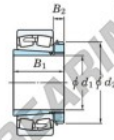

Spherical roller bearing

23052RHAK-H3052-JTEKT - 23052RHAK-H3052-JTEKT

https://www.123bearing.co.uk/bearing-housing/roller-bearing/spherical/23052rhak-h3052-jtekt

Boundary dimensions

Bearing No.	Boundary dimensions (mm)				Basic load ratings (kN)		Limiting speeds (min. ⁻¹)	
	d1	d2	B	r (mm)	Cr	Cor	Grease lub.	Oil lub.
23052RHAK-H3052	240	400	104	4	1850	2720	760	1000

PRODUCT FEATURES

Brand	JTEKT
N° Ean13	3616060791689
Inside diameter	240 mm
Outside diameter	400 mm
Thickness	104 mm
Limiting speed	760 rpm
Dynamic load	1850 kN
Static load	2720 kN
Packaging	1

contact@123bearing.co.uk