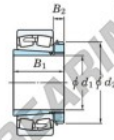

Spherical roller bearing
23052RHAK-H3052-JTEKT - 23052RHAK-H3052-JTEKT
<https://www.123bearing.co.uk/bearing-housing/roller-bearing/spherical/23052rhak-h3052-jtekt>

Boundary dimensions

Bearing No.	Boundary dimensions (mm)				Basic load ratings (kN)		Limiting speeds (min.⁻¹)	
	d₁	B	B	r (mm)	C_r	C_{0r}	Grease lub.	Oil lub.
23052RHAK-H3052	240	400	104	4	1850	2720	760	1000

PRODUCT FEATURES

Brand	JTEKT
N° Ean13	3616060791689
Inside diameter	240 mm
Outside diameter	400 mm
Thickness	104 mm
Limiting speed	760 rpm
Dynamic load	1850 kN
Static load	2720 kN
Packaging	1

contact@123bearing.co.uk

02038 087 274

CRT4 de Lesquin 60 Rue Du Haut De Sainghin 59273 Fretin FRANCE