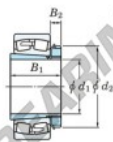

## 23052RHAK-H3052-JTEKT - 23052RHAK-H3052-JTEKT

<https://www.123bearing.co.uk/bearing-housing/roller-bearing/spherical/23052rhak-h3052-jtekt>

Boundary dimensions

Bearing No.	Boundary dimensions (mm)				Basic load ratings (kN)		Limiting speeds (min <sup>-1</sup> )	
	d1	B	B	r (mm)	Cr	Cor	Grease lub.	Oil lub.
23052RHAK-H3052	240	400	104	4	1850	2720	760	1000

## PRODUCT FEATURES

Brand	JTEKT
N° Ean13	3616060791689
Inside diameter	240 mm
Outside diameter	400 mm
Thickness	104 mm
Limiting speed	760 rpm
Dynamic load	1850 kN
Static load	2720 kN
Packaging	1

[contact@123bearing.co.uk](mailto:contact@123bearing.co.uk)