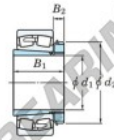

**Spherical roller bearing**  
**23052RHAK-H3052-JTEKT - 23052RHAK-H3052-JTEKT**  
<https://www.123bearing.co.uk/bearing-housing/roller-bearing/spherical/23052rhak-h3052-jtekt>

Boundary dimensions

Bearing No.	Boundary dimensions (mm)				Basic load ratings (kN)		Limiting speeds (min. <sup>-1</sup> )	
	d <sub>1</sub>	B	B	r (mm)	C <sub>r</sub>	C <sub>0r</sub>	Grease lub.	Oil lub.
23052RHAK-H3052	240	400	104	4	1850	2720	760	1000

**PRODUCT FEATURES**

Brand	JTEKT
N° Ean13	3616060791689
Inside diameter	240 mm
Outside diameter	400 mm
Thickness	104 mm
Limiting speed	760 rpm
Dynamic load	1850 kN
Static load	2720 kN
Packaging	1

[contact@123bearing.co.uk](mailto:contact@123bearing.co.uk)