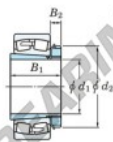

Spherical roller bearing

23052RHAK-H3052-JTEKT - 23052RHAK-H3052-JTEKT

https://www.123bearing.co.uk/bearing-housing/roller-bearing/spherical/23052rhak-h3052-jtekt

Boundary dimensions

Bearing No.	Boundary dimensions (mm)				Basic load ratings (kN)		Limiting speeds (min. ⁻¹)	
	d1	B	B	r (mm)	Cr	Cor	Grease lub.	Oil lub.
23052RHAK-H3052	240	400	104	4	1850	2720	760	1000

PRODUCT FEATURES

Brand	JTEKT
N° Ean13	3616060791689
Inside diameter	240 mm
Outside diameter	400 mm
Thickness	104 mm
Limiting speed	760 rpm
Dynamic load	1850 kN
Static load	2720 kN
Packaging	1

contact@123bearing.co.uk