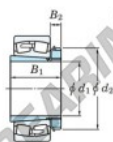

Spherical roller bearing

23052RHAK-H3052-JTEKT - 23052RHAK-H3052-JTEKT

https://www.123bearing.co.uk/bearing-housing/roller-bearing/spherical/23052rhak-h3052-jtekt

Boundary dimensions

Bearing No.	Boundary dimensions (mm)				Basic load ratings (kN)		Limiting speeds (min ⁻¹)	
	d1	d2	B	r (mm)	Cr	Cor	Grease lub.	Oil lub.
23052RHAK-H3052	240	400	104	4	1850	2720	760	1000

PRODUCT FEATURES

Brand	JTEKT
N° Ean13	3616060791689
Inside diameter	240 mm
Outside diameter	400 mm
Thickness	104 mm
Limiting speed	760 rpm
Dynamic load	1850 kN
Static load	2720 kN
Packaging	1

contact@123bearing.co.uk