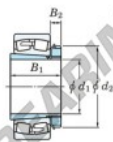

# 23052RHAK-H3052-JTEKT - 23052RHAK-H3052-JTEKT

https://www.123bearing.co.uk/bearing-housing/roller-bearing/spherical/23052rhak-h3052-jtekt

Boundary dimensions

Bearing No.	Boundary dimensions (mm)				Basic load ratings (kN)		Limiting speeds (min. <sup>-1</sup> )	
	d1	d2	B	r (mm)	Cr	Cor	Grease lub.	Oil lub.
23052RHAK-H3052	240	400	104	4	1850	2720	760	1000

## PRODUCT FEATURES

Brand	JTEKT
N° Ean13	3616060791689
Inside diameter	240 mm
Outside diameter	400 mm
Thickness	104 mm
Limiting speed	760 rpm
Dynamic load	1850 kN
Static load	2720 kN
Packaging	1

[contact@123bearing.co.uk](mailto:contact@123bearing.co.uk)