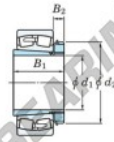

Spherical roller bearing
23052RHAK-H3052-JTEKT - 23052RHAK-H3052-JTEKT
<https://www.123bearing.co.uk/bearing-housing/roller-bearing/spherical/23052rhak-h3052-jtekt>

Boundary dimensions

PRODUCT FEATURES

Brand	JTEKT
N° Ean13	3616060791689
Inside diameter	240 mm
Outside diameter	400 mm
Thickness	104 mm
Limiting speed	760 rpm
Dynamic load	1850 kN
Static load	2720 kN
Packaging	1

contact@123bearing.co.uk

02038 087 274

CRT4 de Lesquin 60 Rue Du Haut De Sainghin 59273 Fretin FRANCE