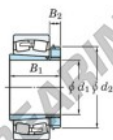

Spherical roller bearing

22348RHAK-H2348-JTEKT - 22348RHAK-H2348-JTEKT

<https://www.123bearing.co.uk/bearing-housing/roller-bearing/spherical/22348rhak-h2348-jtekt>

Boundary dimensions

Bearing No.	Boundary dimensions (mm)			Basic load ratings (kN)		Limiting speeds (min ⁻¹)	
	d1	d2	B	C _r	C _{0r}	Grease lub.	Oil lub.
22348RH-H2348	220	500	155	3360	4020	650	870

PRODUCT FEATURES

Brand	JTEKT
N° Ean13	3616060791658
Inside diameter	220 mm
Outside diameter	500 mm
Thickness	155 mm
Limiting speed	650 rpm
Dynamic load	3400 kN
Static load	3990 kN
Packaging	1

contact@123bearing.co.uk