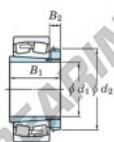

Spherical roller bearing 22348RK-H2348-JTEKT - 22348RK-H2348-JTEKT

<https://www.123bearing.co.uk/bearing-housing/roller-bearing/spherical/22348rk-h2348-jtekt>

Boundary dimensions

Bearing No.	Boundary dimensions (mm)				Basic load ratings (kN)		Limiting speeds (min ⁻¹)	
	d1	d2	B	r (mm)	C _r	C _{0r}	Grease lub.	Oil lub.
22348RK-H2348	220	500	155	5	3360	4020	650	870

PRODUCT FEATURES

Brand	JTEKT
N° Ean13	3616060791641
Inside diameter	220 mm
Outside diameter	500 mm
Thickness	155 mm
Limiting speed	650 rpm
Dynamic load	3360 kN
Static load	4020 kN
Packaging	1

contact@123bearing.co.uk