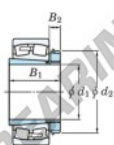

Spherical roller bearing 23248RRK-H2348-JTEKT - 23248RRK-H2348-JTEKT

<https://www.123bearing.co.uk/bearing-housing/roller-bearing/spherical/23248rrk-h2348-jtekt>

Boundary dimensions

Bearing No.	Boundary dimensions (mm)				Basic load ratings (kN)		Limiting speeds (min ⁻¹)	
	d1	D	B	r (mm)	Cr	C0r	Grease lub.	Oil lub.
23248RRK-H2348	220	440	160	4	3050	3970	730	970

PRODUCT FEATURES

Brand	JTEKT
N° Ean13	3616060791627
Inside diameter	220 mm
Outside diameter	440 mm
Thickness	160 mm
Limiting speed	730 rpm
Dynamic load	3050 kN
Static load	3970 kN
Packaging	1

contact@123bearing.co.uk