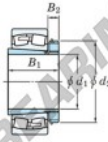

Spherical roller bearing
22248RHAK-H3148-JTEKT - 22248RHAK-H3148-JTEKT
<https://www.123bearing.co.uk/bearing-housing/roller-bearing/spherical/22248rhak-h3148-jtekt>

Boundary dimensions

Bearing No.	Boundary dimensions (mm)			α	Basic load ratings (N)		Limiting speeds (min ⁻¹)	
	d1	d2	B		Cr	Cor	Gross lub.	Oil lub.
22248RHAK-H3148	220	440	120	4	2400	2990	730	970

PRODUCT FEATURES

Brand	JTEKT
N° Ean13	3616060791610
Inside diameter	220 mm
Inside diameter	8.661" inch
Outside diameter	440 mm
Outside diameter	17.323" inch
Thickness	120 mm
Thickness	4.724" inch
Limiting speed	730 rpm
Dynamic load	2400 kN
Static load	2990 kN
Packaging	1