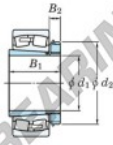

Spherical roller bearing 22248RK-H3148-JTEKT - 22248RK-H3148-JTEKT

<https://www.123bearing.co.uk/bearing-housing/roller-bearing/spherical/22248rk-h3148-jtekt>

Boundary dimensions

PRODUCT FEATURES

Brand	JTEKT
N° Ean13	3616060791603
Inside diameter	220 mm
Outside diameter	440 mm
Thickness	120 mm
Limiting speed	730 rpm
Dynamic load	2390 kN
Static load	2940 kN
Packaging	1

contact@123bearing.co.uk

02038 087 274

CRT4 de Lesquin 60 Rue Du Haut De Sainghin 59273 Fretin FRANCE