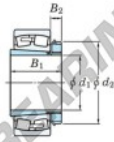

Spherical roller bearing 23948RK-H3948-JTEKT - 23948RK-H3948-JTEKT

<https://www.123bearing.co.uk/bearing-housing/roller-bearing/spherical/23948rk-h3948-jtekt>

Boundary dimensions

Bearing No.	Boundary dimensions (mm)				Basic load ratings (kN)		Limiting speeds (min ⁻¹)	
	d1	d2	B	r (mm)	Cr	C0r	Gross lub.	Oil lub.
23948RK-H3948	220	320	60	2.1	814	1380	940	1300

PRODUCT FEATURES

Brand	JTEKT
N° Ean13	3616060791559
Inside diameter	220 mm
Outside diameter	320 mm
Thickness	60 mm
Limiting speed	940 rpm
Dynamic load	814 kN
Static load	1380 kN
Packaging	1

contact@123bearing.co.uk