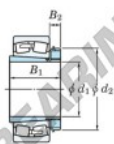

## Spherical roller bearing

### 22244RHAK-H2344-JTEKT - 22244RHAK-H2344-JTEKT

https://www.123bearing.co.uk/bearing-housing/roller-bearing/spherical/22244rhak-h2344-jtekt

Boundary dimensions

Bearing No.	Boundary dimensions (mm)				Basic load ratings (kN)		Limiting speeds (min <sup>-1</sup> )	
	d1	D	B	(mm)	Cr	Cor	Grease lub.	Oil lub.
22244RHAK-H2344	200	460	145	5	2960	3470	730	970

## PRODUCT FEATURES

Brand	JTEKT
N° Ean13	3616060791535
Inside diameter	200 mm
Outside diameter	460 mm
Thickness	145 mm
Limiting speed	970 rpm
Dynamic load	2960 kN
Static load	3470 kN
Packaging	1

[contact@123bearing.co.uk](mailto:contact@123bearing.co.uk)