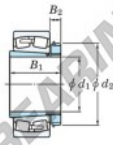

Spherical roller bearing

23244RHAK-H2344-JTEKT - 23244RHAK-H2344-JTEKT

<https://www.123bearing.co.uk/bearing-housing/roller-bearing/spherical/23244rhak-h2344-jtekt>

Boundary dimensions

Bearing No.	Boundary dimensions (mm)				Basic load ratings (kN)		Limiting speeds (min ⁻¹)	
	d1	D	B	r (mm)	Cr	C0r	Grease lub.	Oil lub.
23244RHAK-H2344	200	400	144	4	2520	3350	810	1100

PRODUCT FEATURES

Brand	JTEKT
N° Ean13	3616060791528
Inside diameter	200 mm
Outside diameter	400 mm
Thickness	144 mm
Limiting speed	810 rpm
Dynamic load	2520 kN
Static load	3350 kN
Packaging	1

contact@123bearing.co.uk