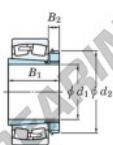

## Spherical roller bearing 23144RK-H3144-JTEKT - 23144RK-H3144-JTEKT

<https://www.123bearing.co.uk/bearing-housing/roller-bearing/spherical/23144rk-h3144-jtekt>

Boundary dimensions

Bearing No.	Boundary dimensions (mm)				Basic load ratings (kN)		Limiting speeds (min <sup>-1</sup> )	
	d1	B	B2	r (mm)	Cr	Cor	Grease lub.	Oil lub.
23144RK-H3144	200	370	120	4	1810	2700	980	1200

## PRODUCT FEATURES

Brand	JTEKT
N° Ean13	3616060791481
Inside diameter	200 mm
Inside diameter	7.874" inch
Outside diameter	370 mm
Outside diameter	14.567" inch
Thickness	120 mm
Thickness	4.724" inch
Limiting speed	1810 rpm
Weight	2700 g
Dynamic load	880 kN
Static load	1200 kN
Packaging	1