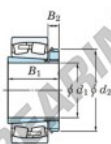

Spherical roller bearing

22238RHAK-H3138-JTEKT - 22238RHAK-H3138-JTEKT

https://www.123bearing.co.uk/bearing-housing/roller-bearing/spherical/22238rhak-h3138-jtekt

Boundary dimensions

Bearing No.	Boundary dimensions (mm)				Basic load ratings (kN)		Limiting speeds (min. 1)	
	d1	d2	B	rim	Cr	Cor	Grease lub.	Oil lub.
22238RHAK-H3138	170	340	92	4	1420	1770	1000	1300

PRODUCT FEATURES

Brand	JTEKT
N° Ean13	3616060791290
Inside diameter	170 mm
Outside diameter	340 mm
Thickness	92 mm
Limiting speed	1000 rpm
Dynamic load	1420 kN
Static load	1770 kN
Packaging	1

contact@123bearing.co.uk