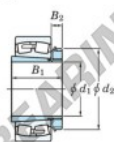

Spherical roller bearing

23038RHAK-H3038-JTEKT - 23038RHAK-H3038-JTEKT

https://www.123bearing.co.uk/bearing-housing/roller-bearing/spherical/23038rhak-h3038-jtekt

Boundary dimensions

Bearing No.	Housing dimensions (mm)				Basic load ratings (kN)		Limiting speeds (min ⁻¹)	
	d1	d	B	r (mm)	C _r	C _{0r}	Grease lub.	Oil lub.
23038RHAK-H3038	170	290	75	2.1	992	1430	1100	1500

PRODUCT FEATURES

Brand	JTEKT
N° Ean13	3616060791252
Inside diameter	170 mm
Outside diameter	290 mm
Thickness	75 mm
Limiting speed	1100 rpm
Dynamic load	992 kN
Static load	1430 kN
Packaging	1

contact@123bearing.co.uk