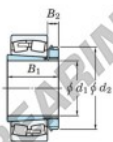

## 22336RHAK-H2336-JTEKT - 22336RHAK-H2336-JTEKT

<https://www.123bearing.co.uk/bearing-housing/roller-bearing/spherical/22336rhak-h2336-jtekt>

Boundary dimensions

Bearing No.	Boundary dimensions (mm)				Basic load ratings (kN)		Limiting speeds (min <sup>-1</sup> )	
	d1	D	B	$\beta$ (mm)	Cr	C0r	Grease lub.	Oil lub.
22336RHAK-H2336	160	380	126	4	2180	2410	930	1200

## PRODUCT FEATURES

Brand	JTEKT
N° Ean13	3616060791214
Inside diameter	160 mm
Outside diameter	380 mm
Thickness	126 mm
Limiting speed	930 rpm
Dynamic load	2180 kN
Static load	2410 kN
Packaging	1

[contact@123bearing.co.uk](mailto:contact@123bearing.co.uk)