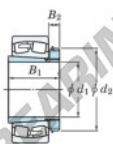

Spherical roller bearing 23236RRK-H2336-JTEKT - 23236RRK-H2336-JTEKT

<https://www.123bearing.co.uk/bearing-housing/roller-bearing/spherical/23236rrk-h2336-jtekt>

Boundary dimensions

Bearing No.	Boundary dimensions (mm)				Basic load ratings (kN)		Limiting speeds (min ⁻¹)	
	d1	D	B	r (mm)	Cr	C0r	Grease lub.	Oil lub.
23236RRK-H2336	160	320	112	4	1640	2100	1100	1400

PRODUCT FEATURES

Brand	JTEKT
N° Ean13	3616060791191
Inside diameter	160 mm
Outside diameter	320 mm
Thickness	112 mm
Limiting speed	1100 rpm
Dynamic load	1640 kN
Static load	2100 kN
Packaging	1

contact@123bearing.co.uk