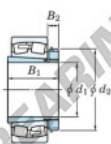

Spherical roller bearing 23136RK-H3136-JTEKT - 23136RK-H3136-JTEKT

<https://www.123bearing.co.uk/bearing-housing/roller-bearing/spherical/23136rk-h3136-jtekt>

Boundary dimensions

| Bearing No. | Boundary dimensions (mm) | | | r (mm) | Basic load ratings (kN) | | Limiting speeds (min ⁻¹) | |
|---------------|--------------------------|-----|----|--------|-------------------------|------|--------------------------------------|----------|
| | d1 | D | B | | Cr | Cor | Grease lub. | Oil lub. |
| 23136RK-H3136 | 160 | 300 | 96 | 3 | 1260 | 1800 | 1100 | 1500 |

PRODUCT FEATURES

| | |
|------------------|---------------|
| Brand | JTEKT |
| N° Ean13 | 3616060791153 |
| Inside diameter | 160 mm |
| Outside diameter | 300 mm |
| Thickness | 96 mm |
| Limiting speed | 1500 rpm |
| Dynamic load | 1260 kN |
| Static load | 1800 kN |
| Packaging | 1 |