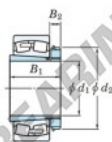

Spherical roller bearing 23936RK-H3936-JTEKT - 23936RK-H3936-JTEKT

<https://www.123bearing.co.uk/bearing-housing/roller-bearing/spherical/23936rk-h3936-jtekt>

Boundary dimensions

Bearing No.	Boundary dimensions (mm)				Basic load ratings (kN)		Limiting speeds (min ⁻¹)	
	d1	d2	B	rim	Cr	C0r	Grease lub.	Oil lub.
23936RK-H3936	160	250	52	2	599	939	1300	1700

PRODUCT FEATURES

Brand	JTEKT
N° Ean13	3616060791139
Inside diameter	160 mm
Outside diameter	250 mm
Thickness	52 mm
Limiting speed	1300 rpm
Dynamic load	599 kN
Static load	939 kN
Packaging	1

contact@123bearing.co.uk