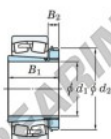

## Spherical roller bearing

# 23234RHAK-H2334-JTEKT - 23234RHAK-H2334-JTEKT

https://www.123bearing.co.uk/bearing-housing/roller-bearing/spherical/23234rhak-h2334-jtekt

Boundary dimensions

Bearing No.	Boundary dimensions (mm)				Basic load ratings (kN)		Limiting speeds (min <sup>-1</sup> )	
	d1	d2	B	r (mm)	C <sub>r</sub>	C <sub>0r</sub>	Grease lub.	Oil lub.
23234RHAK-H2334	150	310	110	4	1520	1940	1100	1500

## PRODUCT FEATURES

Brand	JTEKT
N° Ean13	3616060791092
Inside diameter	150 mm
Outside diameter	310 mm
Thickness	110 mm
Limiting speed	1100 rpm
Dynamic load	1520 kN
Static load	1940 kN
Packaging	1

[contact@123bearing.co.uk](mailto:contact@123bearing.co.uk)