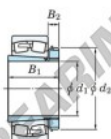

## Spherical roller bearing 22230RZK-H3130-JTEKT - 22230RZK-H3130-JTEKT

<https://www.123bearing.co.uk/bearing-housing/roller-bearing/spherical/22230rzk-h3130-jtekt>

Boundary dimensions

Bearing No.	Boundary dimensions (mm)				Basic load ratings (kN)		Limiting speeds (min <sup>-1</sup> )	
	d1	d2	B	r (mm)	C <sub>r</sub>	C <sub>0r</sub>	Grease lub.	Oil lub.
22230RZK-H3130	135	270	73	3	1080	1200	1700	2200

## PRODUCT FEATURES

Brand	JTEKT
N° Ean13	3616060790934
Inside diameter	135 mm
Outside diameter	270 mm
Thickness	73 mm
Limiting speed	1700 rpm
Dynamic load	1080 kN
Static load	1200 kN
Packaging	1

[contact@123bearing.co.uk](mailto:contact@123bearing.co.uk)