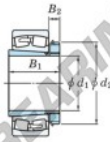

Spherical roller bearing 23030RZK-H3030-JTEKT - 23030RZK-H3030-JTEKT

<https://www.123bearing.co.uk/bearing-housing/roller-bearing/spherical/23030rzk-h3030-jtekt>

Boundary dimensions

| Bearing No. | Boundary dimensions (mm) | | | | Basic load ratings (kN) | | Limiting speeds (min ⁻¹) | |
|----------------|--------------------------|-----|----|--------|-------------------------|-----|--------------------------------------|----------|
| | d1 | D | B | r (mm) | Cr | Cor | Grease lub. | Oil lub. |
| 23030RZK-H3030 | 135 | 225 | 56 | 2.1 | 579 | 797 | 1900 | 2500 |

PRODUCT FEATURES

| | |
|------------------|---------------|
| Brand | JTEKT |
| N° Ean13 | 3616060790910 |
| Inside diameter | 135 mm |
| Outside diameter | 225 mm |
| Thickness | 56 mm |
| Limiting speed | 1900 rpm |
| Dynamic load | 579 kN |
| Static load | 797 kN |
| Packaging | 1 |