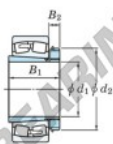

## Spherical roller bearing 23030RZK-H3030-JTEKT - 23030RZK-H3030-JTEKT

<https://www.123bearing.co.uk/bearing-housing/roller-bearing/spherical/23030rzk-h3030-jtekt>

Boundary dimensions

Bearing No.	Boundary dimensions (mm)				Basic load ratings (kN)		Limiting speeds (min <sup>-1</sup> )	
	d1	D	B	r (mm)	Cr	Cor	Grease lub.	Oil lub.
23030RZK-H3030	135	225	56	2.1	579	797	1900	2500

### PRODUCT FEATURES

Brand	JTEKT
N° Ean13	3616060790910
Inside diameter	135 mm
Outside diameter	225 mm
Thickness	56 mm
Limiting speed	1900 rpm
Dynamic load	579 kN
Static load	797 kN
Packaging	1

[contact@123bearing.co.uk](mailto:contact@123bearing.co.uk)