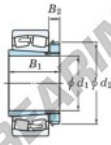

Spherical roller bearing 23030RZK-H3030-JTEKT - 23030RZK-H3030-JTEKT

<https://www.123bearing.co.uk/bearing-housing/roller-bearing/spherical/23030rzk-h3030-jtekt>

Boundary dimensions

Bearing No.	Boundary dimensions (mm)				Basic load ratings (kN)		Limiting speeds (min ⁻¹)	
	d1	D	B	r (max)	Cr	Cor	Grease lub.	Oil lub.
23030RZK-H3030	135	225	56	2.1	579	797	1900	2500

PRODUCT FEATURES

Brand	JTEKT
N° Ean13	3616060790910
Inside diameter	135 mm
Outside diameter	225 mm
Thickness	56 mm
Limiting speed	1900 rpm
Dynamic load	579 kN
Static load	797 kN
Packaging	1

contact@123bearing.co.uk