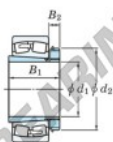

## Spherical roller bearing 23030RZK-H3030-JTEKT - 23030RZK-H3030-JTEKT

<https://www.123bearing.co.uk/bearing-housing/roller-bearing/spherical/23030rzk-h3030-jtekt>

Boundary dimensions

| Bearing No.    | Boundary dimensions (mm) |     |    |        | Basic load ratings (kN) |     | Limiting speeds (min <sup>-1</sup> ) |          |
|----------------|--------------------------|-----|----|--------|-------------------------|-----|--------------------------------------|----------|
|                | d1                       | D   | B  | r (mm) | Cr                      | Cor | Grease lub.                          | Oil lub. |
| 23030RZK-H3030 | 135                      | 225 | 56 | 2.1    | 579                     | 797 | 1900                                 | 2500     |

## PRODUCT FEATURES

|                  |               |
|------------------|---------------|
| Brand            | JTEKT         |
| N° Ean13         | 3616060790910 |
| Inside diameter  | 135 mm        |
| Outside diameter | 225 mm        |
| Thickness        | 56 mm         |
| Limiting speed   | 1900 rpm      |
| Dynamic load     | 579 kN        |
| Static load      | 797 kN        |
| Packaging        | 1             |