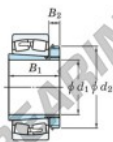

Spherical roller bearing 23030RZK-H3030-JTEKT - 23030RZK-H3030-JTEKT

<https://www.123bearing.co.uk/bearing-housing/roller-bearing/spherical/23030rzk-h3030-jtekt>

Boundary dimensions

Bearing No.	Boundary dimensions (mm)				Basic load ratings (kN)		Limiting speeds (min ⁻¹)	
	d1	D	B	r (mm)	Cr	Cor	Grease lub.	Oil lub.
23030RZK-H3030	135	225	56	2.1	579	797	1900	2500

PRODUCT FEATURES

Brand	JTEKT
N° Ean13	3616060790910
Inside diameter	135 mm
Outside diameter	225 mm
Thickness	56 mm
Limiting speed	1900 rpm
Dynamic load	579 kN
Static load	797 kN
Packaging	1

contact@123bearing.co.uk