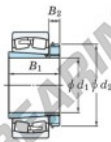

Spherical roller bearing 23030RZK-H3030-JTEKT - 23030RZK-H3030-JTEKT

<https://www.123bearing.co.uk/bearing-housing/roller-bearing/spherical/23030rzk-h3030-jtekt>

Boundary dimensions

Bearing No.	Boundary dimensions (mm)				Basic load ratings (kN)		Limiting speeds (min ⁻¹)	
	d1	D	B	r (max)	Cr	Cor	Grease lub.	Oil lub.
23030RZK-H3030	135	225	56	2.1	579	797	1900	2500

PRODUCT FEATURES

Brand	JTEKT
N° Ean13	3616060790910
Inside diameter	135 mm
Outside diameter	225 mm
Thickness	56 mm
Limiting speed	1900 rpm
Dynamic load	579 kN
Static load	797 kN
Packaging	1

contact@123bearing.co.uk