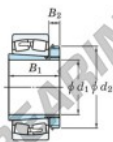

## Spherical roller bearing 23030RZK-H3030-JTEKT - 23030RZK-H3030-JTEKT

<https://www.123bearing.co.uk/bearing-housing/roller-bearing/spherical/23030rzk-h3030-jtekt>

Boundary dimensions

Bearing No.	Boundary dimensions (mm)				Basic load ratings (kN)		Limiting speeds (min <sup>-1</sup> )	
	d1	D	B	r (max)	Cr	Cor	Grease lub.	Oil lub.
23030RZK-H3030	135	225	56	2.1	579	797	1900	2500

### PRODUCT FEATURES

Brand	JTEKT
N° Ean13	3616060790910
Inside diameter	135 mm
Outside diameter	225 mm
Thickness	56 mm
Limiting speed	1900 rpm
Dynamic load	579 kN
Static load	797 kN
Packaging	1

[contact@123bearing.co.uk](mailto:contact@123bearing.co.uk)