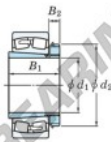

Spherical roller bearing 23030RZK-H3030-JTEKT - 23030RZK-H3030-JTEKT

<https://www.123bearing.co.uk/bearing-housing/roller-bearing/spherical/23030rzk-h3030-jtekt>

Boundary dimensions

Bearing No.	Boundary dimensions (mm)				Basic load ratings (kN)		Limiting speeds (min ⁻¹)	
	d1	D	B	r (mm)	Cr	Cor	Grease lub.	Oil lub.
23030RZK-H3030	135	225	56	2.1	579	797	1900	2500

PRODUCT FEATURES

Brand	JTEKT
N° Ean13	3616060790910
Inside diameter	135 mm
Outside diameter	225 mm
Thickness	56 mm
Limiting speed	1900 rpm
Dynamic load	579 kN
Static load	797 kN
Packaging	1

contact@123bearing.co.uk