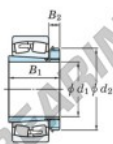

Spherical roller bearing 23030RZK-H3030-JTEKT - 23030RZK-H3030-JTEKT

<https://www.123bearing.co.uk/bearing-housing/roller-bearing/spherical/23030rzk-h3030-jtekt>

Boundary dimensions

Bearing No.	Boundary dimensions (mm)				Basic load ratings (kN)		Limiting speeds (min ⁻¹)	
	d1	D	B	r (max)	Cr	Cor	Grease lub.	Oil lub.
23030RZK-H3030	135	225	56	2.1	579	797	1900	2500

PRODUCT FEATURES

Brand	JTEKT
N° Ean13	3616060790910
Inside diameter	135 mm
Outside diameter	225 mm
Thickness	56 mm
Limiting speed	1900 rpm
Dynamic load	579 kN
Static load	797 kN
Packaging	1

contact@123bearing.co.uk