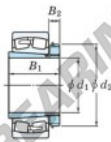

## Spherical roller bearing 23030RZK-H3030-JTEKT - 23030RZK-H3030-JTEKT

<https://www.123bearing.co.uk/bearing-housing/roller-bearing/spherical/23030rzk-h3030-jtekt>

Boundary dimensions

Bearing No.	Boundary dimensions (mm)				Basic load ratings (kN)		Limiting speeds (min <sup>-1</sup> )	
	d1	D	B	r (mm)	Cr	Cor	Grease lub.	Oil lub.
23030RZK-H3030	135	225	56	2.1	579	797	1900	2500

### PRODUCT FEATURES

Brand	JTEKT
N° Ean13	3616060790910
Inside diameter	135 mm
Outside diameter	225 mm
Thickness	56 mm
Limiting speed	1900 rpm
Dynamic load	579 kN
Static load	797 kN
Packaging	1

[contact@123bearing.co.uk](mailto:contact@123bearing.co.uk)