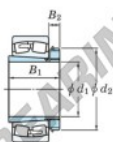

Spherical roller bearing 23030RZK-H3030-JTEKT - 23030RZK-H3030-JTEKT

<https://www.123bearing.co.uk/bearing-housing/roller-bearing/spherical/23030rzk-h3030-jtekt>

Boundary dimensions

Bearing No.	Boundary dimensions (mm)				Basic load ratings (kN)		Limiting speeds (min ⁻¹)	
	d1	D	B	r (max)	Cr	Cor	Grease lub.	Oil lub.
23030RZK-H3030	135	225	56	2.1	579	797	1900	2500

PRODUCT FEATURES

Brand	JTEKT
N° Ean13	3616060790910
Inside diameter	135 mm
Outside diameter	225 mm
Thickness	56 mm
Limiting speed	1900 rpm
Dynamic load	579 kN
Static load	797 kN
Packaging	1

contact@123bearing.co.uk