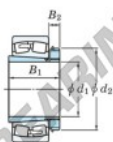

Spherical roller bearing 23030RZK-H3030-JTEKT - 23030RZK-H3030-JTEKT

<https://www.123bearing.co.uk/bearing-housing/roller-bearing/spherical/23030rzk-h3030-jtekt>

Boundary dimensions

Bearing No.	Boundary dimensions (mm)				Basic load ratings (kN)		Limiting speeds (min ⁻¹)	
	d1	D	B	r (mm)	Cr	Cor	Grease lub.	Oil lub.
23030RZK-H3030	135	225	56	2.1	579	797	1900	2500

PRODUCT FEATURES

Brand	JTEKT
N° Ean13	3616060790910
Inside diameter	135 mm
Outside diameter	225 mm
Thickness	56 mm
Limiting speed	1900 rpm
Dynamic load	579 kN
Static load	797 kN
Packaging	1

contact@123bearing.co.uk