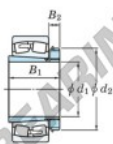

Spherical roller bearing 23030RZK-H3030-JTEKT - 23030RZK-H3030-JTEKT

<https://www.123bearing.co.uk/bearing-housing/roller-bearing/spherical/23030rzk-h3030-jtekt>

Boundary dimensions

Bearing No.	Boundary dimensions (mm)				Basic load ratings (kN)		Limiting speeds (min ⁻¹)	
	d1	D	B	r (mm)	Cr	Cor	Grease lub.	Oil lub.
23030RZK-H3030	135	225	56	2.1	579	797	1900	2500

PRODUCT FEATURES

Brand	JTEKT
N° Ean13	3616060790910
Inside diameter	135 mm
Outside diameter	225 mm
Thickness	56 mm
Limiting speed	1900 rpm
Dynamic load	579 kN
Static load	797 kN
Packaging	1

contact@123bearing.co.uk