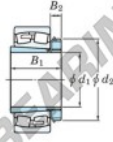

Spherical roller bearing 23128RZK-H3128-JTEKT - 23128RZK-H3128-JTEKT

<https://www.123bearing.co.uk/bearing-housing/roller-bearing/spherical/23128rzk-h3128-jtekt>

Boundary dimensions

Bearing No.	Boundary dimensions (mm)				Basic load ratings (kN)		Limiting speeds (min./1)	
	d1	d2	B	α	Cr	CR	Grease lub.	Oil lub.
23128RZK-H3128	115	225	68	4	1310	1340	1700	2200

PRODUCT FEATURES

Brand	JTEKT
N° Ean13	3616060790873
Inside diameter	125 mm
Outside diameter	225 mm
Thickness	68 mm
Limiting speed	1900 rpm
Dynamic load	710 kN
Static load	940 kN
Packaging	1

contact@123bearing.co.uk