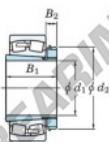

## Spherical roller bearing 23226RZK-H2326-JTEKT - 23226RZK-H2326-JTEKT

<https://www.123bearing.co.uk/bearing-housing/roller-bearing/spherical/23226rzk-h2326-jtekt>

Boundary dimensions

Bearing No.	Boundary dimensions (mm)				Basic load ratings (kN)		Limiting speeds (min <sup>-1</sup> )	
	d1	D	B	r (mm)	C <sub>r</sub>	C <sub>0r</sub>	Grease lub.	Oil lub.
23226RZK+H2326	115	230	80	3	880	1090	1900	2500

## PRODUCT FEATURES

Brand	JTEKT
N° Ean13	3616060790798
Inside diameter	115 mm
Outside diameter	230 mm
Thickness	80 mm
Limiting speed	1900 rpm
Dynamic load	880 kN
Static load	1090 kN
Packaging	1

[contact@123bearing.co.uk](mailto:contact@123bearing.co.uk)