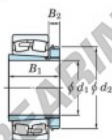

## Spherical roller bearing 22324RZK-H2324X-JTEKT - 22324RZK-H2324X-JTEKT

<https://www.123bearing.co.uk/bearing-housing/roller-bearing/spherical/22324rzk-h2324x-jtekt>

Boundary dimensions

Bearing No.	Bearing dimensions (mm)			Basic load ratings (kN)		Limiting speed (rpm)	
	d1	d2	B	Cr	C0r	Grease lub.	Oil lub.
22324RZK-H2324X	110	260	86	1120	1130	1800	2500

## PRODUCT FEATURES

Brand	JTEKT
N° Ean13	3616060790750
Inside diameter	110 mm
Inside diameter	4.331" inch
Outside diameter	260 mm
Outside diameter	10.236" inch
Thickness	86 mm
Thickness	3.386" inch
Limiting speed	1800 rpm
Dynamic load	1120 kN
Static load	1130 kN
Packaging	1