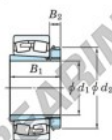

Spherical roller bearing 23024RZK-H3024X-JTEKT - 23024RZK-H3024X-JTEKT

<https://www.123bearing.co.uk/bearing-housing/roller-bearing/spherical/23024rzk-h3024x-jtekt>

Boundary dimensions

Bearing No.	Boundary dimensions (mm)				Basic load ratings (kN)		Limiting speeds (min-1)	
	d1	D	B	rim	C _r	C _{0r}	Grease lub.	Oil lub.
23024RZK-H3024X	110	180	46	2	394	524	2300	3200

PRODUCT FEATURES

Brand	JTEKT
N° Ean13	3616060789877
Inside diameter	110 mm
Outside diameter	180 mm
Thickness	46 mm
Limiting speed	2300 rpm
Dynamic load	394 kN
Static load	524 kN
Packaging	1

contact@123bearing.co.uk